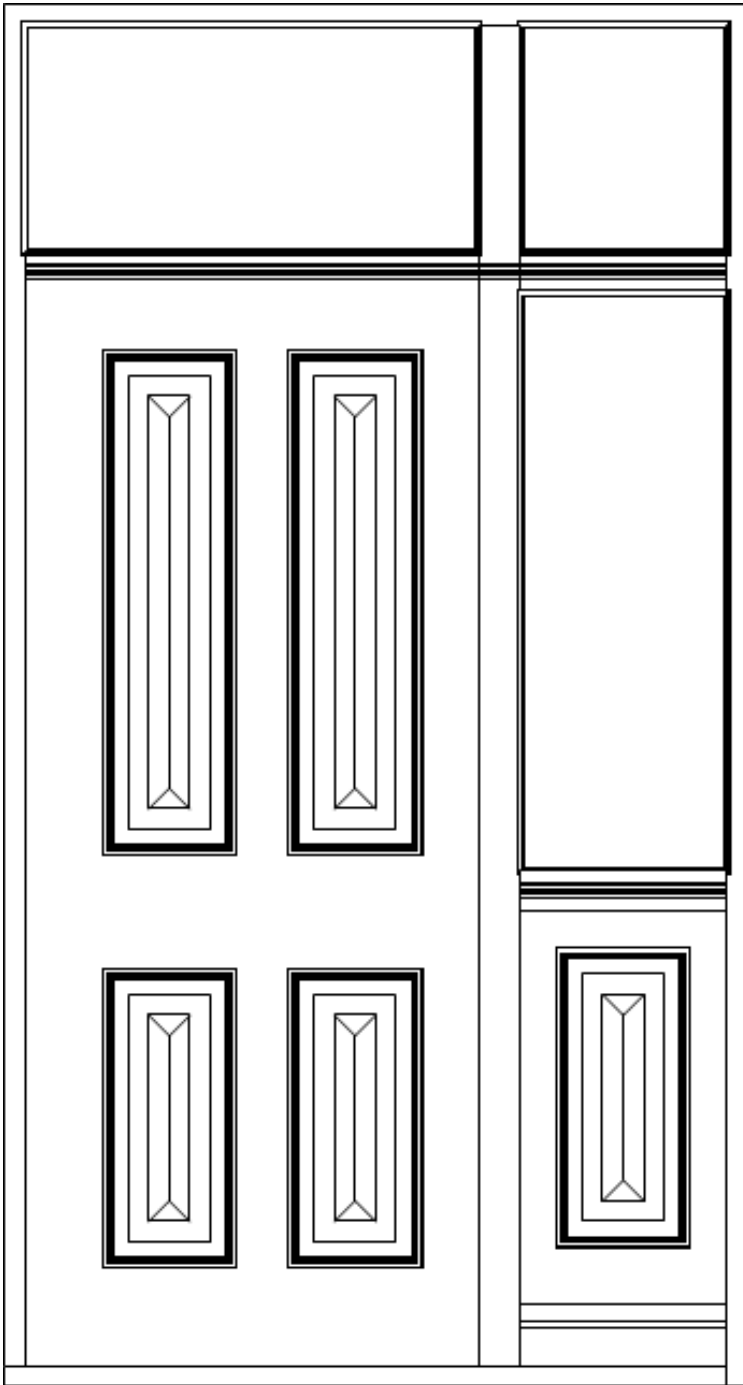

STEPTOES

RENOVATION SUPPLIES
EST. 1985

VICTORIAN 4 PANEL FRONT DOOR ENTRY WITH FANLIGHTS & RIGHT SIDELIGHT

PRODUCT ID: 177

CATEGORY: VICTORIAN DOORS

DESCRIPTION:

VICTORIAN 4 PANEL FRONT DOOR
ENTRY WITH FANLIGHTS
AND ONE SIDELIGHT EITHER LEFT OR RIGHT
MADE TO ORDER.