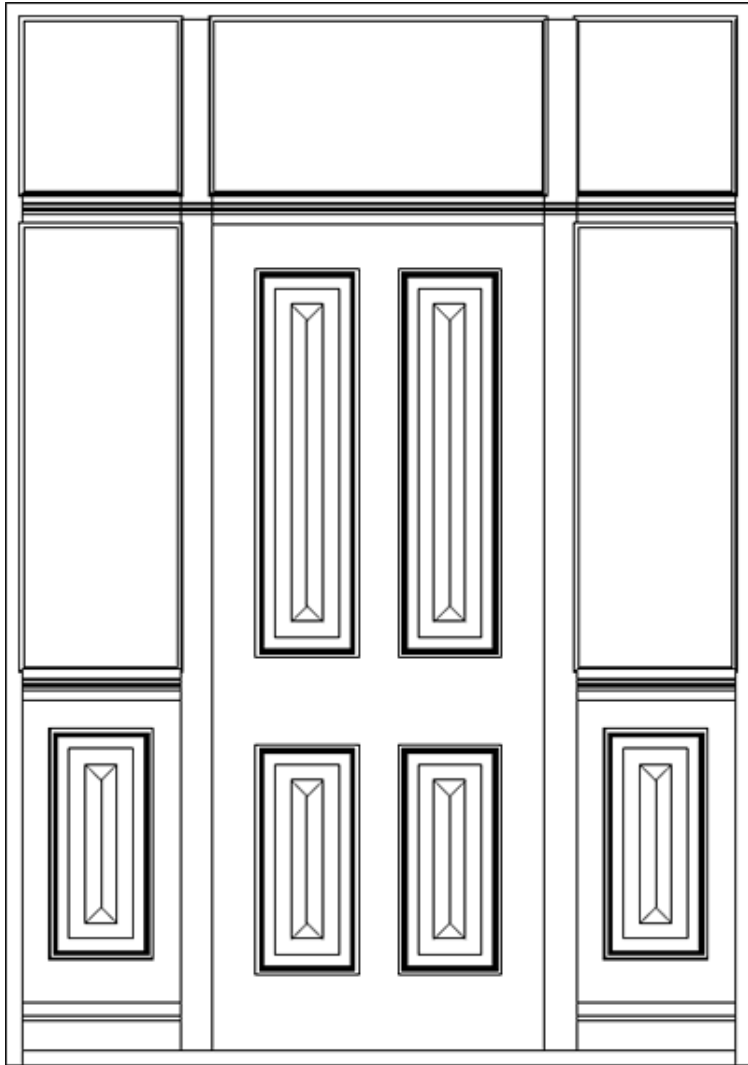

STEPTOES

RENOVATION SUPPLIES
EST. 1985

VICTORIAN 4 PANEL FRONT DOOR ENTRY WITH FANLIGHTS AND SIDELIGHTS

PRODUCT ID: 175

CATEGORY: VICTORIAN DOORS

DESCRIPTION:

VICTORIAN 4 PANEL FRONT DOOR
ENTRY WITH FANLIGHTS
AND SIDELIGHTS
MADE TO ORDER.