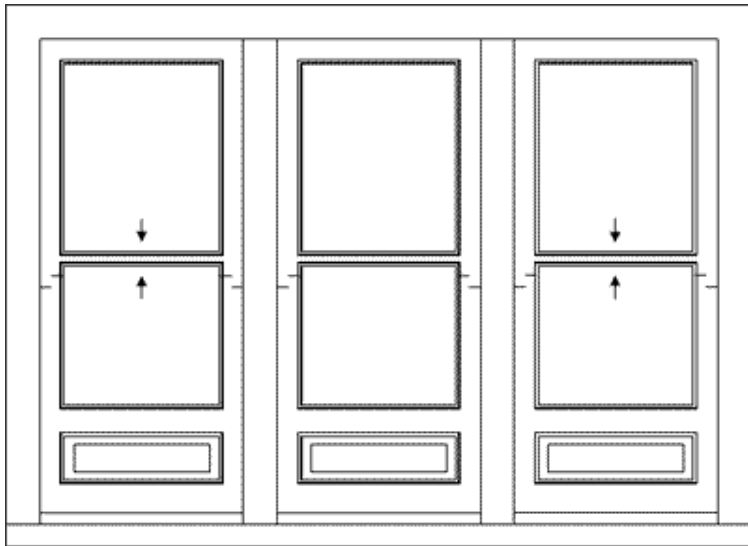

STEPTOES

RENOVATION SUPPLIES
EST. 1985

TRIPLE DOUBLE HUNG WINDOWS WITH PANELS IN BOTTOM SASI

PRODUCT ID: 208

CATEGORY: HUNG WINDOWS

DESCRIPTION:

TRIPLE DOUBLE HUNG WINDOWS
WITH PANELS IN BOTTOM SASHES
MADE TO ORDER.