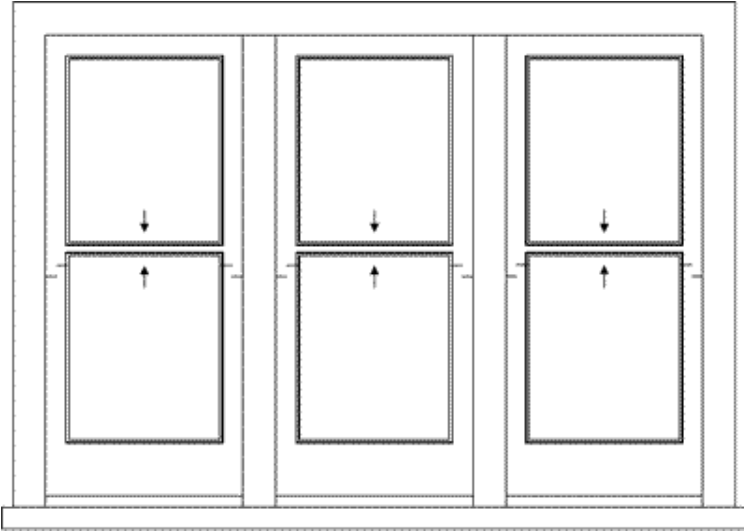

STEP TOES

RENOVATION SUPPLIES
EST. 1985

TRIPLE DOUBLE HUNG WINDOWS

PRODUCT ID: 200

CATEGORY: HUNG WINDOWS

DESCRIPTION: TRIPLE DOUBLE HUNG WINDOWS
MADE TO ORDER.

FOR FURTHER PRODUCT INFO CALL: (03) 9419 9366