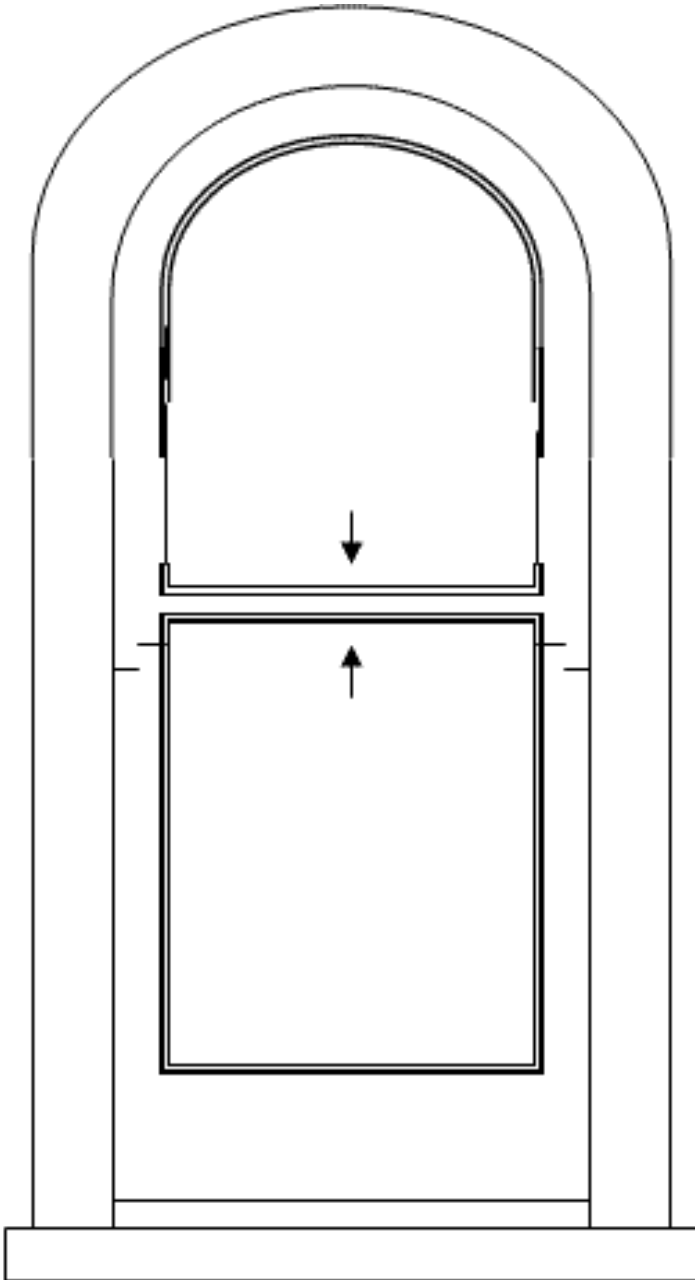

STEPTOES

RENOVATION SUPPLIES

EST. 1985

FULLY ARCHED DOUBLE HUNG WINDOWS

PRODUCT ID: 193

CATEGORY: HUNG WINDOWS

DESCRIPTION:

FULLY ARCHED DOUBLE HUNG WINDOWS
MADE TO ORDER.