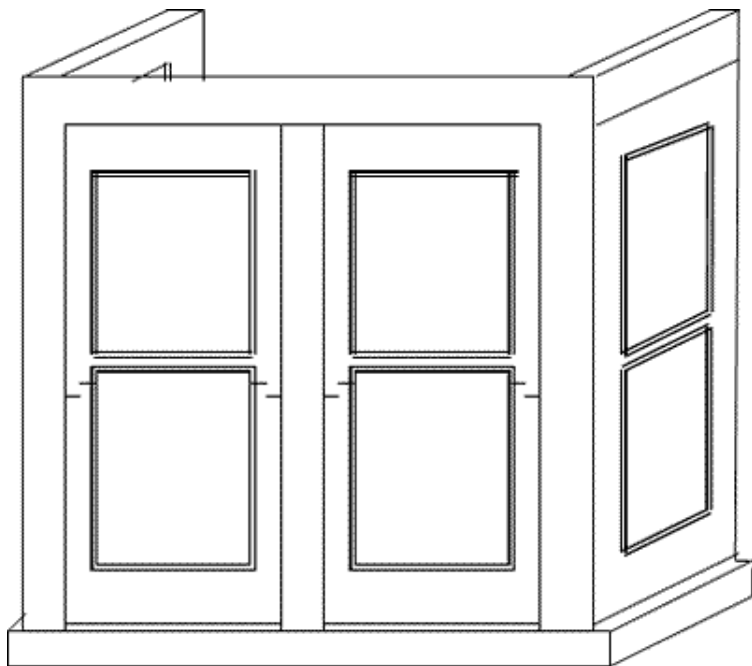

STEPTOES

RENOVATION SUPPLIES
EST. 1985

DOUBLE, DOUBLE HUNG BOX BAY WINDOWS

PRODUCT ID: 185

CATEGORY: HUNG WINDOWS

DESCRIPTION:

DOUBLE, DOUBLE HUNG BOX BAY WINDOWS
MADE TO ORDER.

FOR FURTHER PRODUCT INFO CALL: (03) 9419 9366