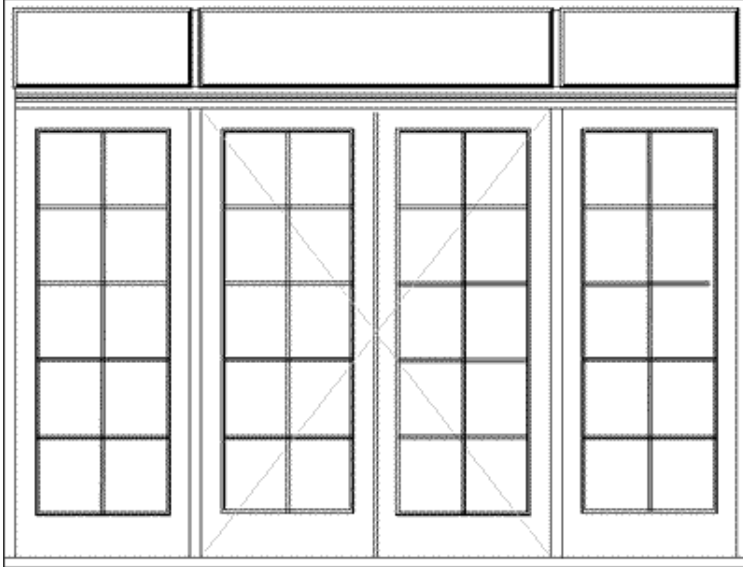

STEPTOES

RENOVATION SUPPLIES
EST. 1985

FULL GLASS FRENCH DOOR UNITS

PRODUCT ID: 169

CATEGORY: FRENCH DOORS

DESCRIPTION: FULL GLASS FRENCH DOOR UNITS WITH COLONIAL BARS AND FANLIGHTS MADE TO ORDER.

FOR FURTHER PRODUCT INFO CALL: (03) 9419 9366