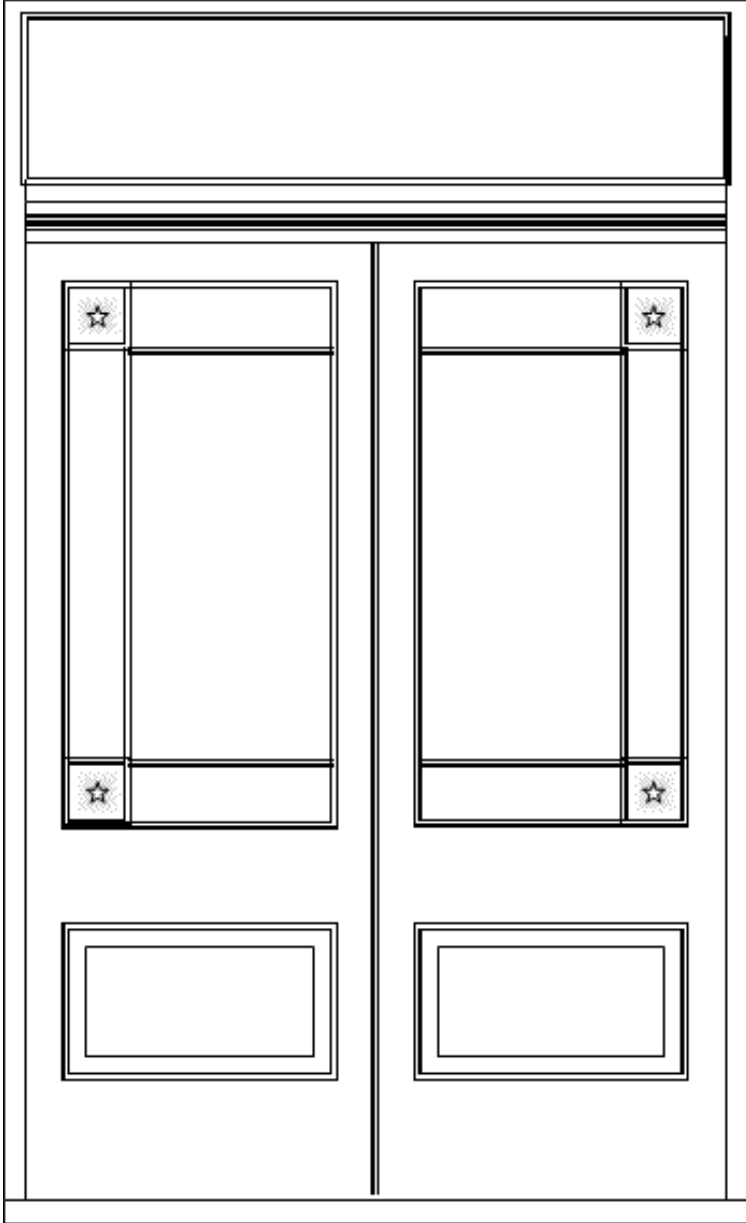

STEPTOES

RENOVATION SUPPLIES
EST. 1985

DOUBLE VESTIBULE FRENCH DOOR UNITS

PRODUCT ID: 159

CATEGORY: FRENCH DOORS

DESCRIPTION: DOUBLE VESTIBULE
FRENCH DOOR UNITS WITH FANLIGHT
MADE TO ORDER.

FOR FURTHER PRODUCT INFO CALL: (03) 9419 9366