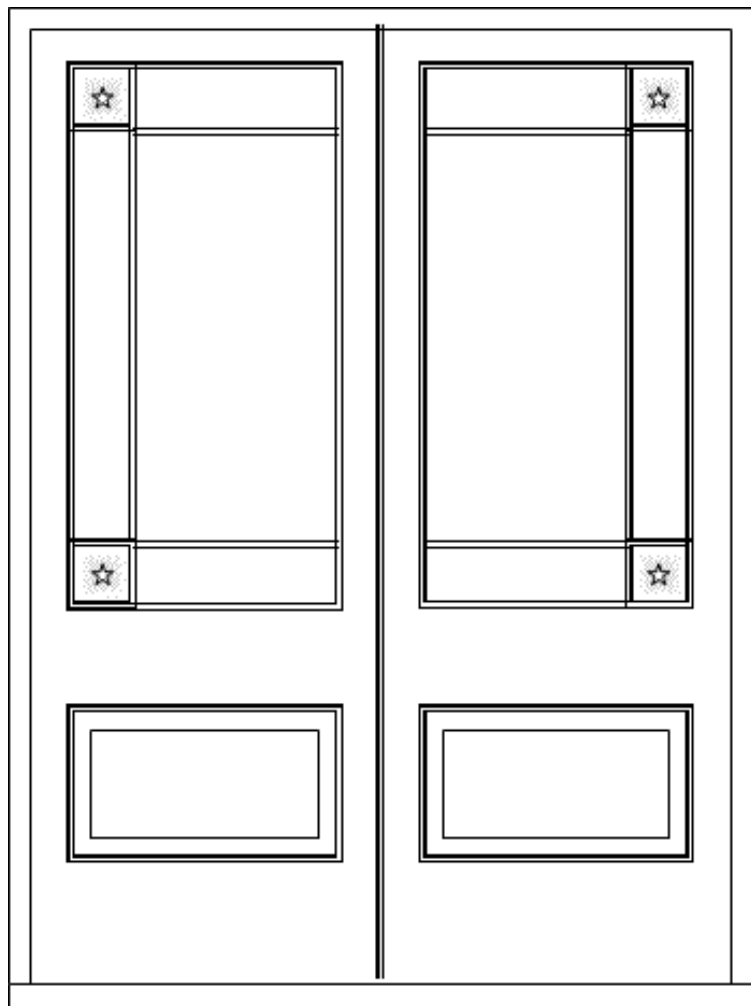

STEP TOES

RENOVATION SUPPLIES
EST. 1985

DOUBLE VESTIBULE FRENCH DOOR UNITS

PRODUCT ID: 158

CATEGORY: FRENCH DOORS

DESCRIPTION: DOUBLE VESTIBULE
FRENCH DOOR UNITS MADE TO ORDER.

FOR FURTHER PRODUCT INFO CALL: (03) 9419 9366