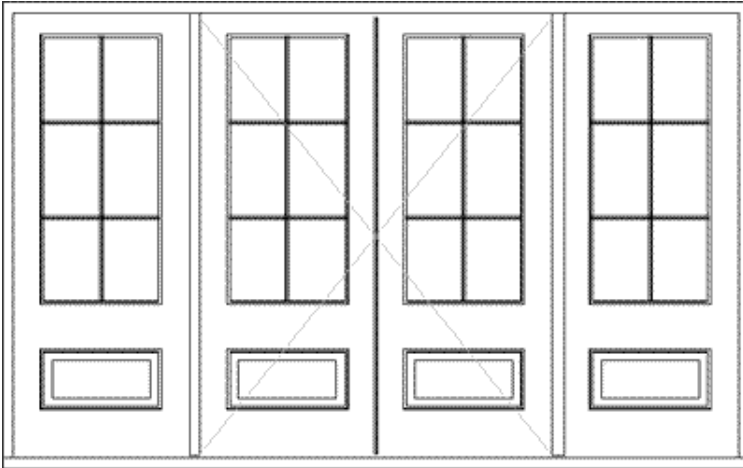

# STEP TOES

RENOVATION SUPPLIES  
EST. 1985

---

## French door units with colonial bars

**Product ID:** 162

**Category:** French Doors

**Description:** French door units with colonial bars made to order using 100 year old recycled Oregon timbers.